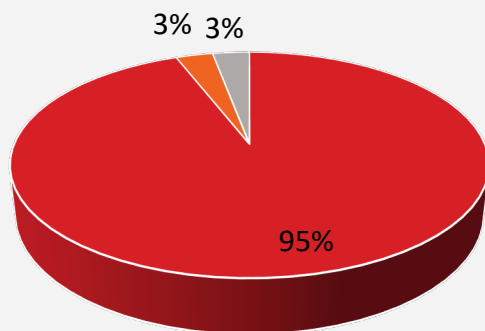

MYKOLAS ROMERIS UNIVERSITY

Quality of the master's degree study programme
Field of Social Work
of the study field *Social Work*

2021 - 2022

Students' opinions presentation

GENERAL EVALUATION OF QUALITY OF THE COURSE UNITS 2021 - 2022

SATISFACTION WITH THE QUALITY OF THE CONTENT (TOPICS) OF THE COURSE UNITS

Total respondents: 39

- I fully agree with it
- I partially agree with it
- I do not have my opinion on that
- I tend to disagree
- I completely object to that
- Did not answer