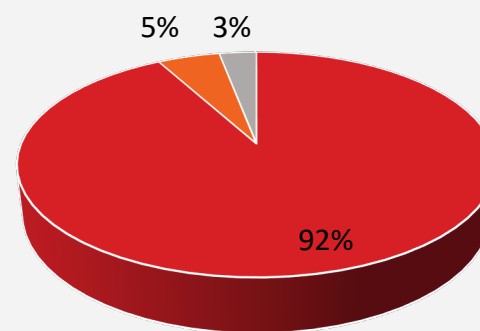

SATISFACTION WITH THE QUALITY OF THE CONTENT (TOPICS) OF THE COURSE UNITS

Total respondents: 39

- I fully agree with it
- I partially agree with it
- I do not have my opinion on that
- I tend to disagree
- I completely object to that
- Did not answer

SATISFACTION WITH THE QUALITY OF TEACHING THE COURSE UNITS

Total respondents: 39

- I fully agree with it
- I partially agree with it
- I do not have my opinion on that
- I tend to disagree
- I completely object to that
- Did not answer

97% of students who responded are **highly satisfied** or **satisfied** with quality of the course units of the master's degree study programme *Field of Social Work* of the study field *Social Work*.